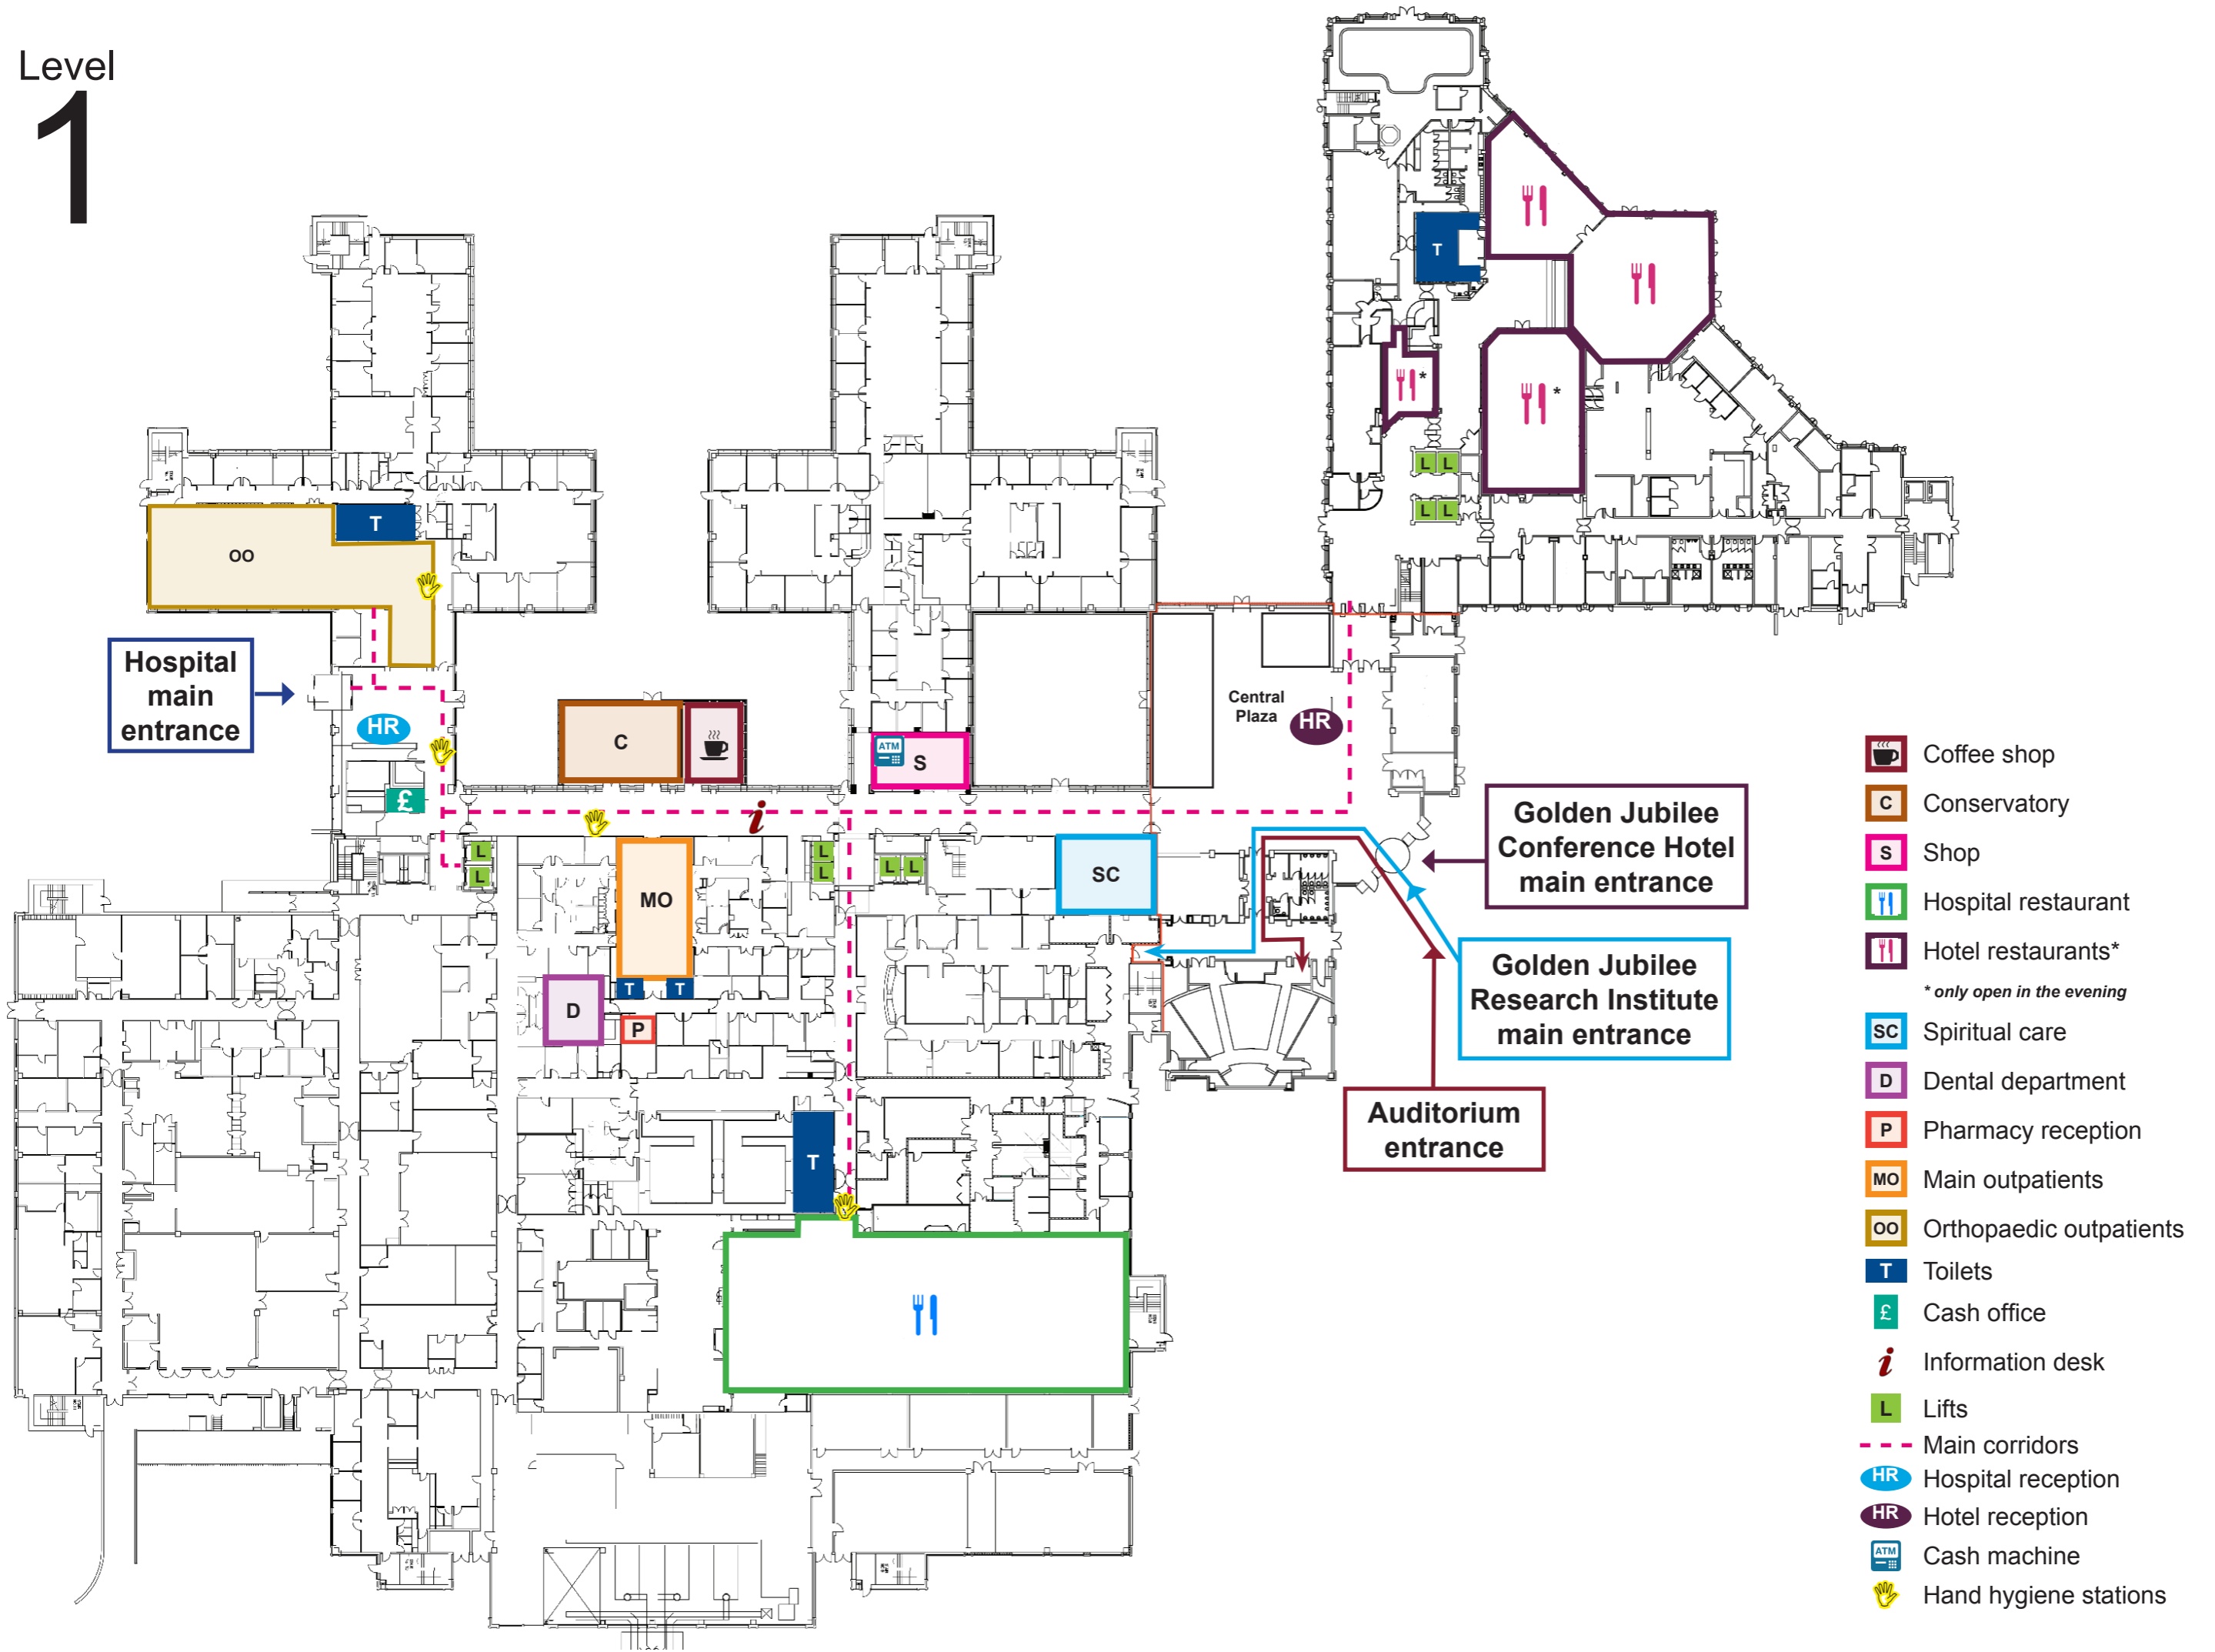

Level 1

- Coffee shop
- Conservatory
- Shop
- Hospital restaurant
- Hotel restaurants*
** only open in the evening*
- Spiritual care
- Dental department
- Pharmacy reception
- Main outpatients
- Orthopaedic outpatients
- Toilets
- Cash office
- Information desk
- Lifts
- Main corridors
- Hospital reception
- Hotel reception
- Cash machine
- Hand hygiene stations